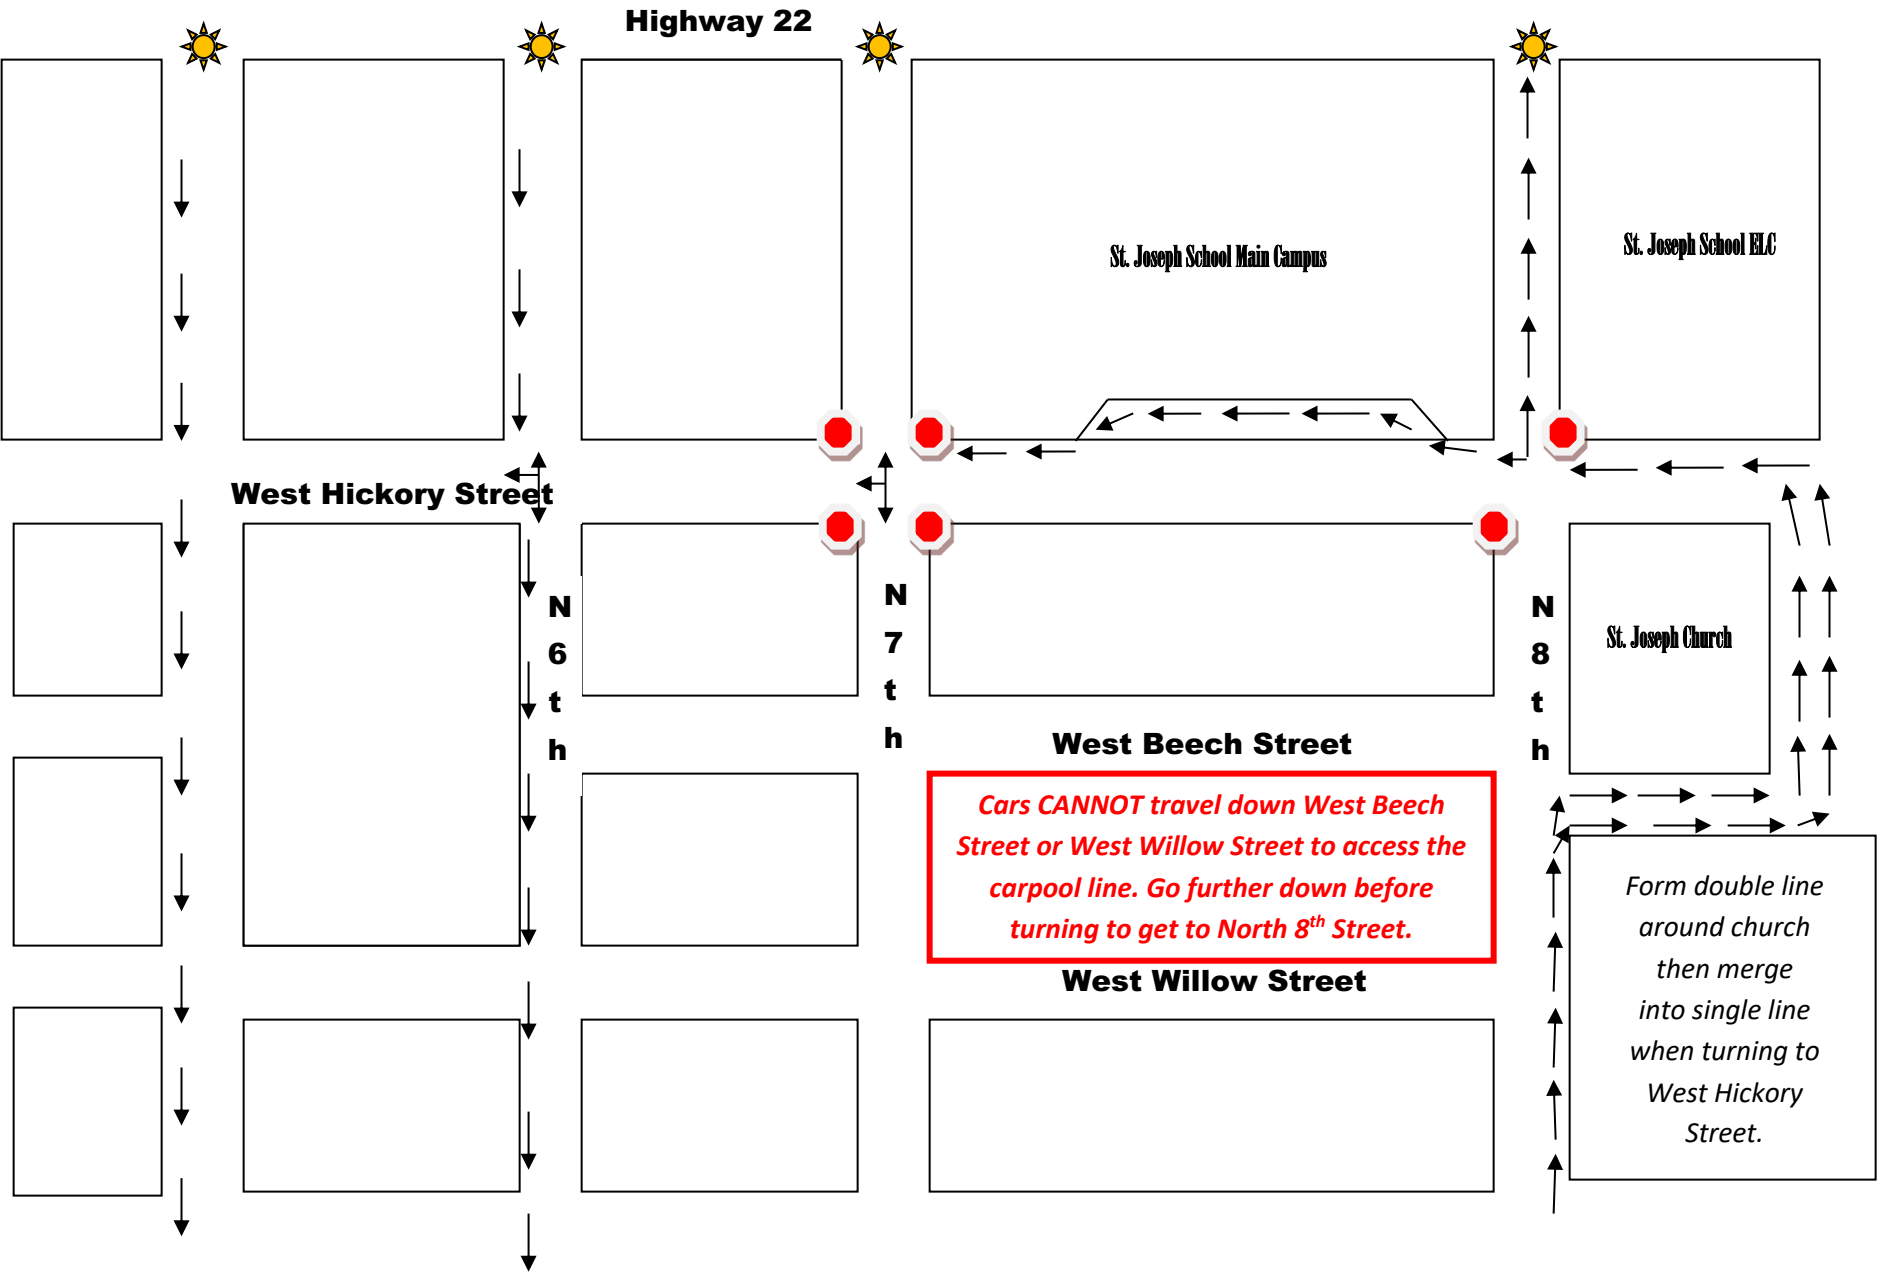

ST. JOSEPH CATHOLIC SCHOOL
MORNING CARPOOL ROUTE

MORNING Carpool Line: → Stop Sign  Traffic Light 

Cars CANNOT travel down West Beech Street or West Willow Street to access the carpool line. Go further down before turning to get to North 8th Street.